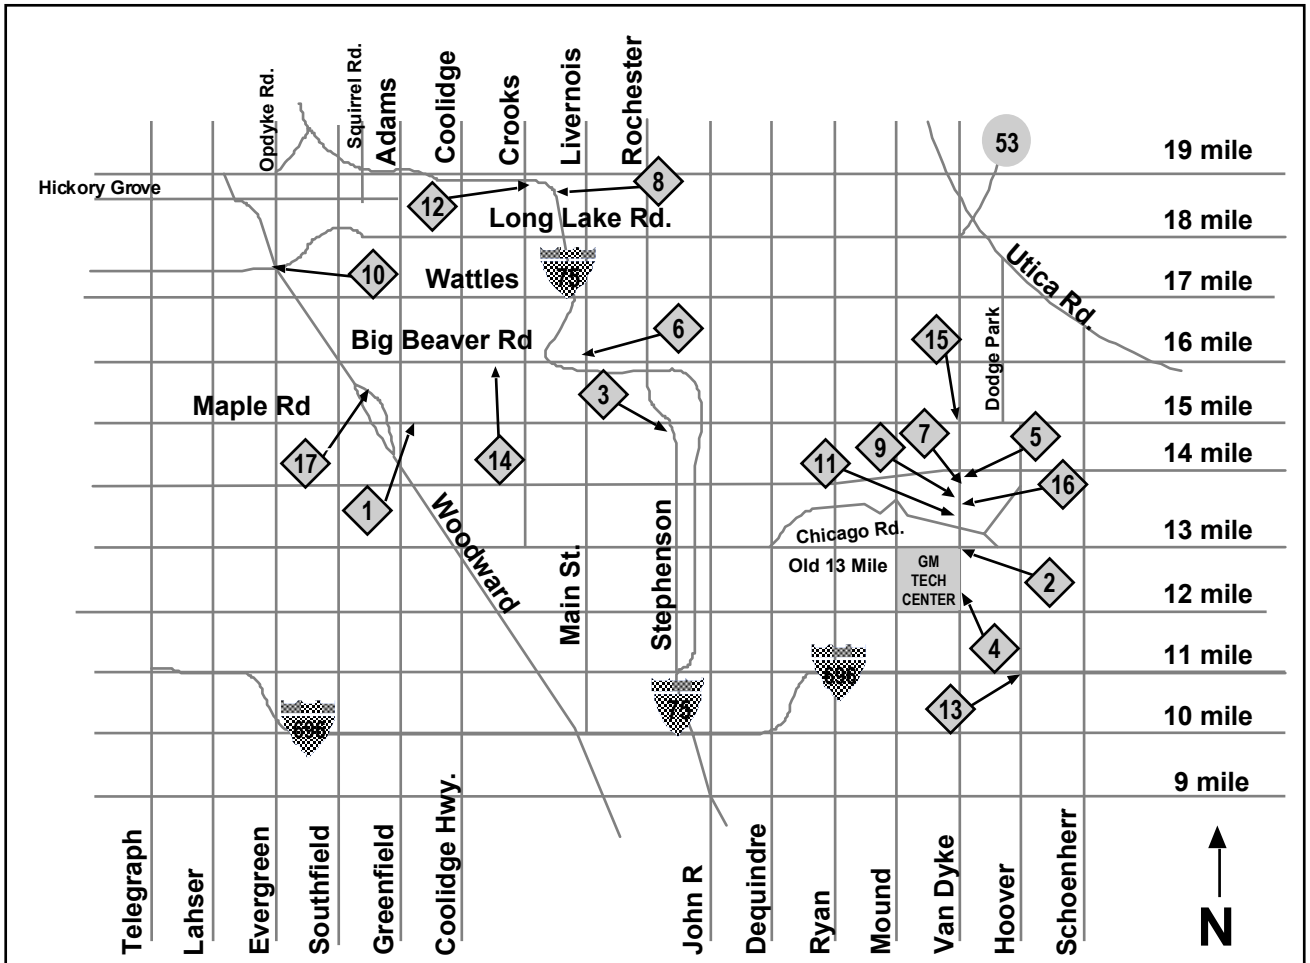

Nearby Accommodations to the GM Technical Center

1 **Holiday Inn Express**
34592 Woodward Ave.
248-646-7300

2 **Courtyard by Marriott**
30190 Van Dyke
810-751-5777

3 **Courtyard by Marriott-Troy**
1525 E. Maple
248-528-2800

4 **Days Inn Hotel Warren**
30000 Van Dyke
810-573-7600

5 **Hampton Inn**
7447 Convention Blvd.
810-977-7270

6 **Drury Inn**
575 W. Big Beaver
248-528-3330

7 **Fairfield Inn by Marriott**
7454 Convention Blvd.
810-939-1700

8 **Guest Quarters Hotel**
850 Tower Drive
248-879-7500

9 **Holiday Inn**
32035 Van Dyke
810-264-0100

10 **Kingsley Inn**
1475 N. Woodward
248-644-1400

11 **Knights Inn**
7500 Miller Drive
810-978-7500

12 **Northfield Hilton**
5500 Crooks Rd.
248-879-2100

13 **Signature Motel**
11500 Eleven Mile
810-754-9700

14 **Somerset Inn**
2601 W. Big Beaver
248-643-7800

15 **Sterling Inn**
34911 Van Dyke
810-979-1400

16 **Van Dyke Park**
31800 Van Dyke
810-939-2860

17 **Village Inn**
35270 Woodward Ave.
248-642-6200