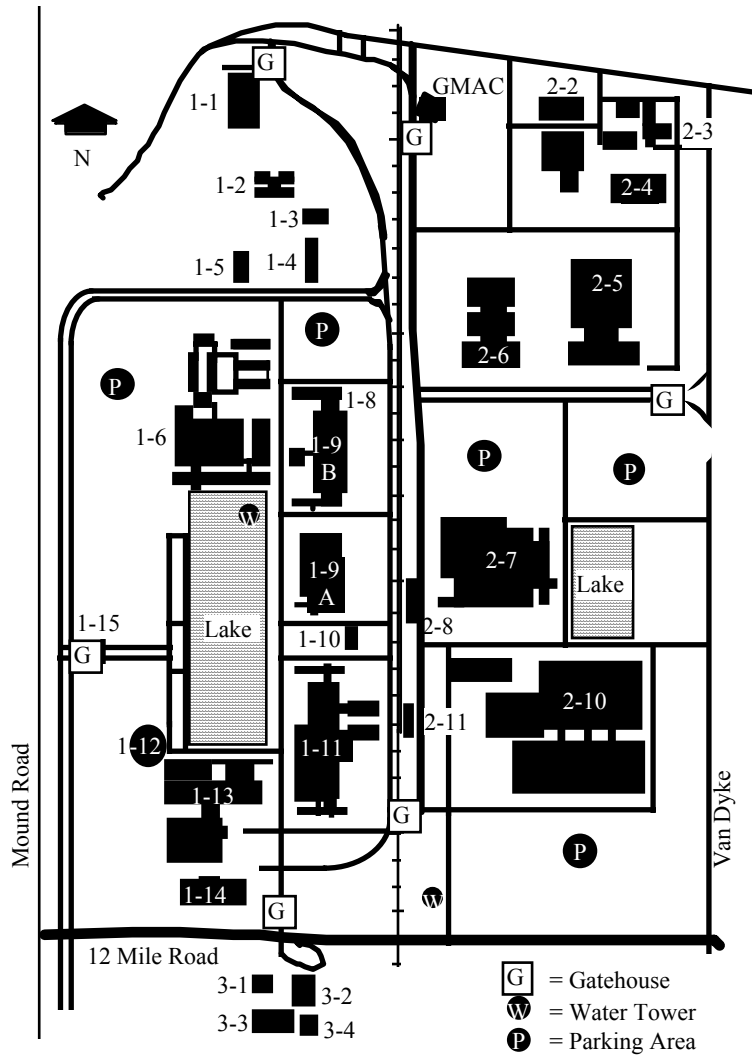

GM Technical Center Site Map

- 1-1 TCFO Admin. & Site Operations
- 1-2 R&D Chemical Engineering Lab.
- 1-3 Research Safety, Health & Environment Bldg.
- 1-4 Engineering Lab North (Delphi "1")
- 1-5 Thermal/HVAC Wind Tunnel
- 1-6 R&D Center Bldg.
- 1-8 NAO Headquarters
- 1-9 Manufacturing Center Bldgs. "A" and "B"
- 1-10 Central Restaurant
- 1-11 Engineering Center Bldg.
- 1-12 Design Center Auditorium
- 1-13 Design Center Bldg.
- 1-14 Aerodynamics Lab.
- 1-15 Main Gate House
- 2-2 7000 Bldg – LAD
- 2-3 Education & Training Center
- 2-4 Service Technology
- 2-5 Chevrolet Central Office
- 2-6 Cadillac Headquarters
- 2-7 GM Powertrain Bldg.
- 2-8 Emission Bldg.
- 2-10 Mid-size Car Division
- 2-11 Environmental Operations
- 3-1 Parts Fabrication
- 3-2 Knowledge Center
- 3-3 TCFO Environmental Solid Waste
- 3-4 TCFO Central Mail