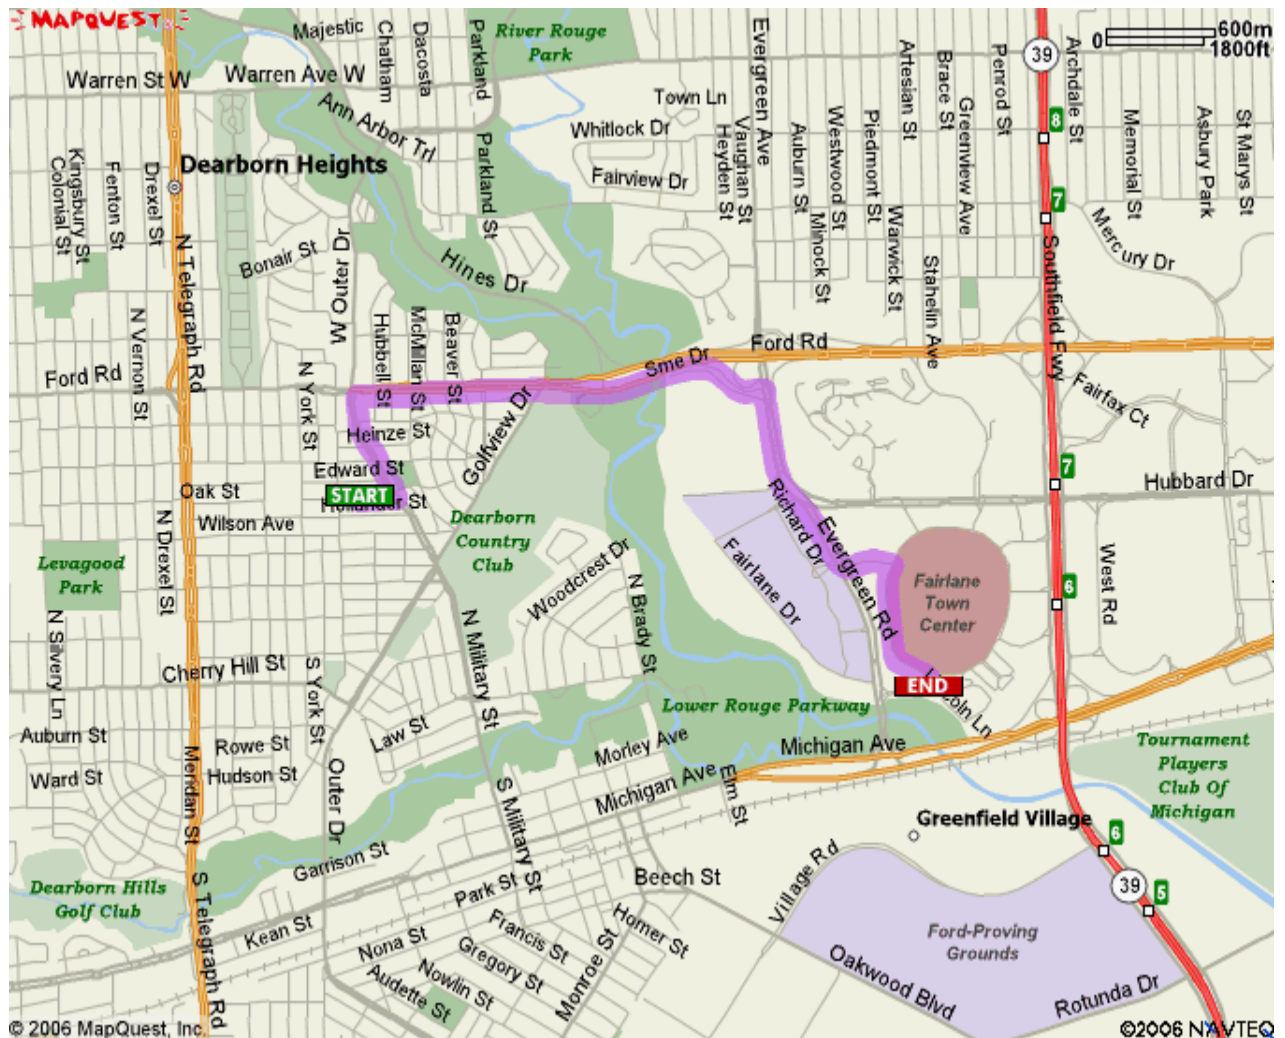

CLEERS No Host Dinner:

Tuesday – With Dinner Speaker

Big Fish, Dearborn; 700 Town Center Drive; Dearborn, MI 48126

313-336-6350

Room Capacity = 50 people

\$30.00 per person

Directions:

1: Start out going EAST on OAK ST toward OUTER DR. 0.1 miles Map

2: Turn LEFT onto OUTER DR. 0.3 miles Map

3: Turn RIGHT onto FORD RD / MI-153 E. 1.0 miles Map

4: Take the EVERGREEN RD ramp. 0.3 miles Map

5: Turn RIGHT onto EVERGREEN RD. 0.6 miles Map

6: Turn SLIGHT LEFT onto LONE OAK DR. 0.1 miles Map

7: Turn RIGHT onto TOWN CENTER DR. 0.4 miles Map

8: End at 700 Town Center Dr

Wednesday – No Speaker